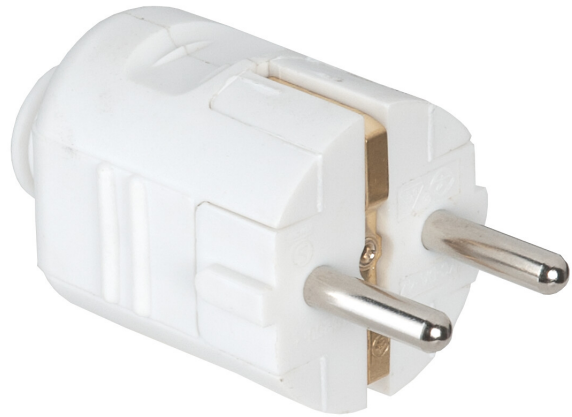

IP20

Extension sockets for indoor use that can be opened and reconnected. The cord is attached directly to the back of the plug. For a 16 A, 3 x 1.5 mm cord. Available in black and white.

PRODUCT CODE	CODE	KG	PRODUCT FAMILY
2441543	S4PIAA	0.026	

EC001320

Mounting

Number of poles	2
Degree of protection (IP)	IP20

Structure

Material	Plastic
----------	---------

Dimming and control

Photometric data

Lifetime and capacity