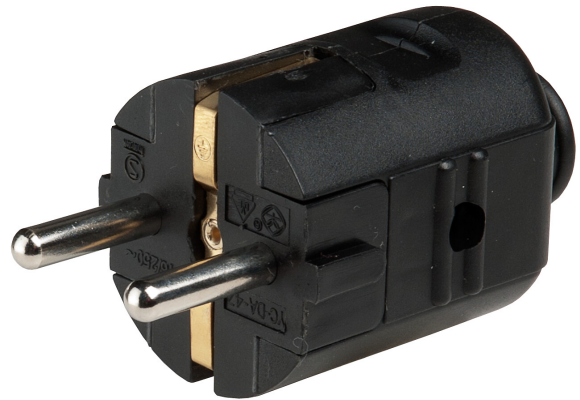

IP20

Extension sockets for indoor use that can be opened and reconnected. The cord is attached directly to the back of the plug. For a 16 A, 3 x 1.5 mm cord. Available in black and white.

PRODUCT CODE	CODE	KG	PRODUCT FAMILY
2441544	S4PIAB	0.018	

EC001320

Mounting

Number of poles	2
Degree of protection (IP)	IP20

Structure

Material	Plastic
----------	---------

Dimming and control

Photometric data

Lifetime and capacity