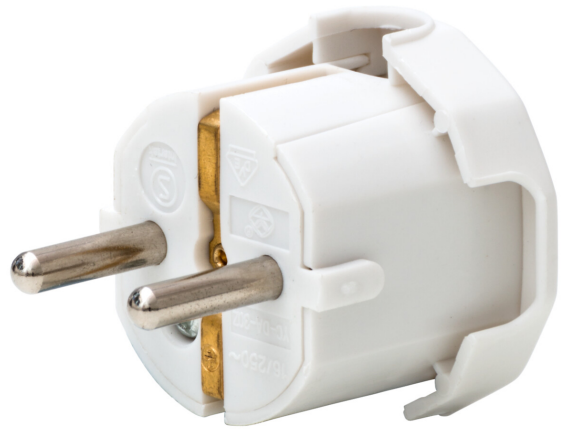

IP20

PRODUCT CODE	CODE	KG	PRODUCT FAMILY
2441581	S4PIAE	0.03	

EC001320

Mounting

Number of poles	2
Degree of protection (IP)	IP20

Structure

Material	Plastic
----------	---------

Dimming and control