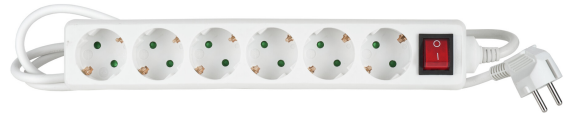

H05VV-F 3x1,5MM2 CARDBOARD PACKING

Earthed extension cords with an on/off switch and indicator light. Cord lengths from one metre to five metres. White extension cords with three, four or six sockets. Black extension cords available with three or six sockets. The selection also includes fun pink or light blue extension cords with three sockets.

H05VV-F 3x1,5MM2 CARDBOARD PACKING			
PRODUCT CODE	CODE	KG	PRODUCT FAMILY
2442649	S4JJBC	0.7	

H05VV-F 3x1,5MM2 CARDBOARD PACKING

EC000330

Mounting

Degree of protection (IP)	IP20
---------------------------	------

Structure

Material	Plastic
----------	---------

Colour	White
--------	-------

Transparent	No
-------------	----

Dimming and control

Photometric data

Lifetime and capacity

Measurements