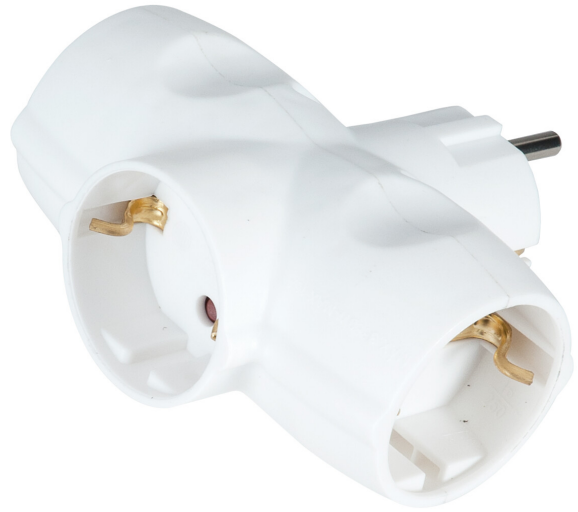

CARDBOARD PACKING

White splitters for indoor use are suitable for Euro and Schuko plugs. With splitters, you can easily create additional places for electrical appliances in your home. The range includes a model with an on/off switch and several options with USB ports. A splitter is also available for the USB-C cord.

CARDBOARD PACKING

| PRODUCT CODE | CODE | KG | PRODUCT FAMILY |
|--------------|--------|------|----------------|
| 2442661 | S4HAAK | 0.11 | |

CARDBOARD PACKING

EC001320

Mounting

| | |
|---------------------------|------|
| Number of poles | 3 |
| Degree of protection (IP) | IP20 |