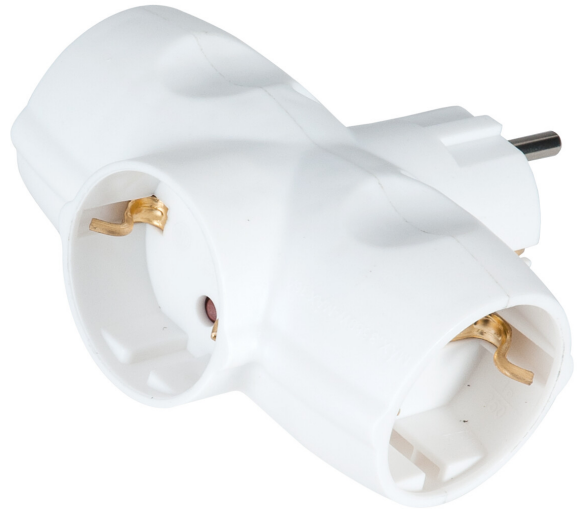

## CARDBOARD PACKING

White splitters for indoor use are suitable for Euro and Schuko plugs. With splitters, you can easily create additional places for electrical appliances in your home. The range includes a model with an on/off switch and several options with USB ports. A splitter is also available for the USB-C cord.

### CARDBOARD PACKING

PRODUCT CODE	CODE	KG	PRODUCT FAMILY
2442661	S4HAAK	0.11	

### Mounting

Number of poles	3
Degree of protection (IP)	IP20