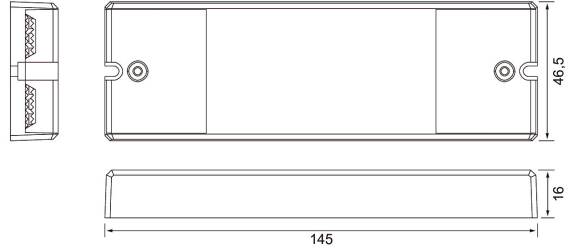

IP20 12V/24V DALI/Push dim

PRODUCT CODE	CODE	KG	PRODUCT FAMILY
4016022	A0NOPD	0.12	Apus 12V