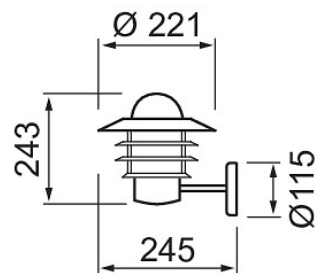

—O
3 x 2,5

IP44

Käpylä

IP44 E27 GLC RST

Wall luminaire

The Käpylä luminaires are timeless classics for Nordic yards. Choose the body in a colour that matches your house: steel, white or black. The glass dome protects the bulb and lets the light shine freely both upwards and downwards through the body's steel rings. Bulb choice has a significant impact on mood and luminosity. Use the Käpylä Mini together with Käpylä bollards to create a unified look.

Käpylä Outdoors wall luminaire No dim; IP44; IK02; Protection cl. I; LED exchangeable; Ending; 3x2.5mm²; Housing st; Colour st; Cover Glass transparent

IP44 E27 GLC RST

PRODUCT CODE	CODE	KG	PRODUCT FAMILY
4107082	A1UAAB	1.164	Käpylä