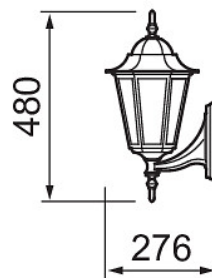

-O
3 x 2,5

IP44

Kartano Up IP44 E27 GLC WH Up

Wall luminaire

Kartano Up wall luminaires are ideal for a traditional house. With their classic design, these lantern luminaires create a timeless atmosphere. The luminaires come with a ceramic lamp holder and bevelled glass panes. In the Up model, light is directed upwards. Our popular Kartano range forms a harmonious entity. Select the wall-mounted models that best suit your house and complement them with bollard- and pole-mounted Kartano luminaires.

Kartano Up Outdoors wall luminaire No dim; IP44; Protection cl. I; LED exchangeable; Ending; 3x2.5mm²; Housing al; Colour wh; Cover Glass transparent

IP44 E27 GLC WH Up

PRODUCT CODE	CODE	KG	PRODUCT FAMILY
4107169	A1KAAB	1.582	Kartano Up

Measurements	
Width (mm)	480
Height/depth (mm)	276
Length (mm)	200

Electrotechnical data	
Voltage type	AC
Nominal voltage (min) (V)	230
Nominal voltage (max) (V)	230
Type of control gear	Not required
Protection class according to IEC 61140	I
Suitable for lamp power (min) (W)	1
Suitable for lamp power (max) (W)	100