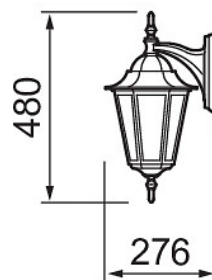

—O
3 x 2,5

IP44

Kartano Down IP44 E27 GLC WH Down

Wall luminaire

Kartano Down wall luminaires are ideal for a traditional house. With their classic design, these lantern luminaires create a timeless atmosphere. The luminaires come with a ceramic lamp holder and bevelled glass panes. In the Down model, light is directed downwards. Our popular Kartano range forms a harmonious entity. Select the wall-mounted luminaires that best suit your house and complement them with bollard- and pole-mounted models from the same range.

Kartano Down Outdoors wall luminaire No dim; IP44; Protection cl. I; LED exchangeable; Ending; 3x2.5mm²; Housing al; Colour wh; Cover Glass transparent

IP44 E27 GLC WH Down

PRODUCT CODE	CODE	KG	PRODUCT FAMILY
4107174	A1KAAD	1.49	Kartano Down

Measurements	
Width (mm)	480
Height/depth (mm)	276
Length (mm)	200

Electrotechnical data	
Voltage type	AC
Nominal voltage (min) (V)	230
Nominal voltage (max) (V)	230
Type of control gear	Not required
Protection class according to IEC 61140	I
Suitable for lamp power (min) (W)	1
Suitable for lamp power (max) (W)	100