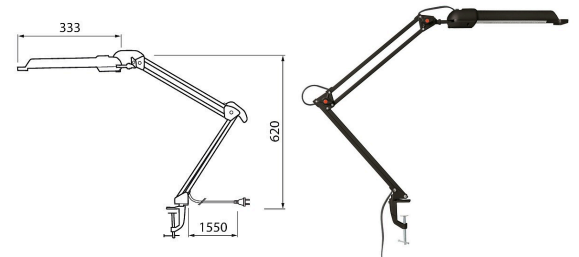

Campus LED

CAMPUS LED IP20 G23 7,2W BK

Desk luminaire

Description of product family

The classic articulated Campus Led desk lamp is a great choice for a home office or a student's workspace. The lamp has an ergonomic design: the adjustable arm and head allow easy positioning of the light. The jointed structure reduces glare and improves ergonomics by letting you direct the light exactly where it's needed. Secure the lamp firmly to the edge of your desk using the screw clamp. The light source is a replaceable G23 LED bulb.

Technical details

Campus Led is a classic articulated desk lamp. Frame made of metal and plastic, colour black. Replaceable LED plug-in bulb (G23 7.2 W 670 lm 3000 K) included. Screw clamp base. Plug connection, white cord 1.85 m. On/off switch.