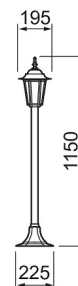

Kartano Bollard

IP44 E27 GLC WH H1150

Bollard luminaire

The design of the Kartano Bollard range is reminiscent of old street lanterns. Its classic appearance and materials will stand the test of time. With its ceramic lamp holder and bevelled glass panes, the luminaire is made of high-quality materials that complement its timeless design. With our popular Kartano luminaires, you can build a harmonious lighting solution. Select the bollard- and pole-mounted models that best suit your garden and complement them with wall-mounted Kartano luminaires.

Kartano Bollard Outdoor luminaire No dim; IP44; Protection cl. I; LED exchangeable; Ending; 3x2.5mm²; Housing al; Colour wh; Cover Glass transparent

IP44 E27 GLC WH H1150			
PRODUCT CODE	CODE	KG	PRODUCT FAMILY
4107197	A1KAAH	2 kg	Kartano Bollard