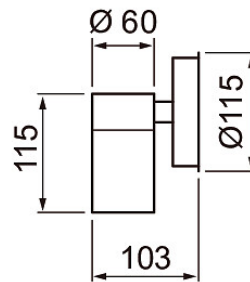

## IP44 GU10 GLC RST

Alppila Outdoors wall luminaire No dim; IP44; IK03; Protection cl. I; LED exchangeable; Ending; 3x2.5mm<sup>2</sup>; Housing st; Colour st; Cover Glass transparent

### IP44 GU10 GLC RST

PRODUCT CODE	CODE	KG	PRODUCT FAMILY
4107269	A1ALAA	0.594	Alppila

Mounting	
Suitable for wall mounting	Yes
Suitable for suspended mounting	No
Suitable for ceiling mounting	No
Suitable for recessed mounting	No
Suitable for surface mounting	Yes
Suitable for light line configuration	No
Suitable for clamp-mounting	No
Fit for workplace acc. EN 12464-1	No
Degree of protection (IP)	IP44
Degree of protection (IP), rear side	IP44
Degree of protection (IP), front side	IP44
Impact strength	IK03
Luminaire with limited surface temperature, class "D" in acc. with EN 60598-2-24	No
Suitable for emergency lighting	No
Type of wiring	Ending
Number of poles	3
Conductor cross section (mm <sup>2</sup> )	2.5
Connection type	Screwed terminal
Structure	
With mounting material	Yes
Lamp type	LED exchangeable
Light source included	No
Suitable for number of lamps	1
Lamp holder	GU10
Housing material	Stainless steel
Housing surface protection	Untreated
Housing colour	Stainless steel
Cover material	Glass transparent
Type of grid	None
Control gear included	No
Exchangeable control gear	No
Energy efficiency class of light source according to EU regulation 2019/2015	Not required
Emergency power supply integrated	No
With switch	No
With air slots	No
Filament test according to IEC 60695-2-11	650 °C - 30 s

Measurements	
Width (mm)	60
Height/depth (mm)	115
Length (mm)	60
Outer diameter (mm)	60

Electrotechnical data	
Voltage type	AC
Nominal voltage (min) (V)	220
Nominal voltage (max) (V)	240
Type of control gear	Not required
Protection class according to IEC 61140	I
Suitable for lamp power (min) (W)	1
Suitable for lamp power (max) (W)	7