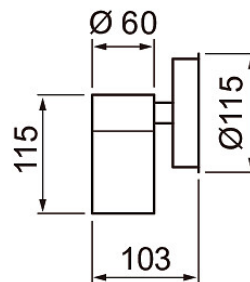

## IP44 GU10 GLC RST

Alppila Outdoors wall luminaire No dim; IP44; IK03; Protection cl. I; LED exchangeable; Ending; 3x2.5mm<sup>2</sup>; Housing st; Colour st; Cover Glass transparent

### IP44 GU10 GLC RST

PRODUCT CODE	CODE	KG	PRODUCT FAMILY
4107269	A1ALAA	0.594	Alppila

Mounting	
Suitable for wall mounting	Yes
Suitable for suspended mounting	No
Suitable for ceiling mounting	No
Suitable for recessed mounting	No
Suitable for surface mounting	Yes
Suitable for light line configuration	No
Suitable for clamp-mounting	No
Fit for workplace acc. EN 12464-1	No
Degree of protection (IP)	IP44
Degree of protection (IP), rear side	IP44
Degree of protection (IP), front side	IP44
Impact strength	IK03
Luminaire with limited surface temperature, class "D" in acc. with EN 60598-2-24	No
Suitable for emergency lighting	No
Type of wiring	Ending
Number of poles	3
Conductor cross section (mm <sup>2</sup> )	2.5
Connection type	Screwed terminal
Structure	
With mounting material	Yes
Lamp type	LED exchangeable
Light source included	No
Suitable for number of lamps	1
Lamp holder	GU10
Housing material	Stainless steel
Housing surface protection	Untreated
Housing colour	Stainless steel
Cover material	Glass transparent
Type of grid	None
Control gear included	No
Exchangeable control gear	No
Energy efficiency class of light source according to EU regulation 2019/2015	Not required
Emergency power supply integrated	No
With switch	No
With air slots	No
Filament test according to IEC 60695-2-11	650 °C - 30 s

Measurements	
Width (mm)	60
Height/depth (mm)	115
Length (mm)	60
Outer diameter (mm)	60

Electrotechnical data	
Voltage type	AC
Nominal voltage (min) (V)	220
Nominal voltage (max) (V)	240
Type of control gear	Not required
Protection class according to IEC 61140	I
Suitable for lamp power (min) (W)	1
Suitable for lamp power (max) (W)	7