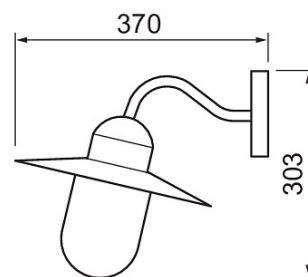

-O
3 x 2,5

IP44

Arvika

Arvika IP44 E27 white

Wall luminaire

The traditional Arvika wall luminaire with its smooth steel body and large glass dome is brimming with nostalgia and brings to mind the yards of old. The Arvika is ideal for lighting facades, outdoor entrances and corridors. The model can be combined with the bollard and wall luminaires in the Kartano series. The bulb is very visible inside the Arvika lamp, which means that you can significantly affect the mood and luminosity by choosing the right bulb.

Arvika Outdoors wall luminaire No dim; IP44;
Protection cl. I; LED exchangeable; Ending; 3x2.5mm²;
Housing st; Colour wh; Cover Glass transparent

Arvika IP44 E27 white

PRODUCT CODE	CODE	KG	PRODUCT FAMILY
4107297	A1ARAA	1.372	Arvika

Measurements	
Width (mm)	370
Height/depth (mm)	303
Length (mm)	370

Electrotechnical data	
Nominal voltage (min) (V)	230
Nominal voltage (max) (V)	230
Type of control gear	Not required
Protection class according to IEC 61140	I