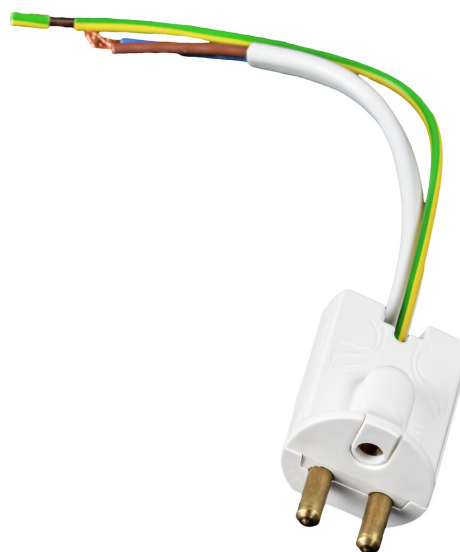

Extension cord for ceiling lights, for example. Pre-assembled lamp plug at one end. Earthed and non-earthed models available.

PRODUCT CODE	CODE	KG	PRODUCT FAMILY
4116015	T1VJAB	0.016	

EC002556

Mounting

Number of cores	3
Nominal cross section (mm ²)	0.75

Structure

Type of accessory/spare part	Luminaire connection adapter
Colour	White

Dimming and control

Photometric data

Lifetime and capacity

Measurements

Electrotechnical data