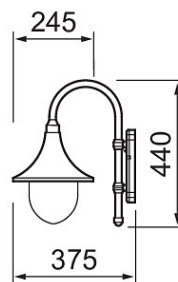

-O
3 x 2,5

IP44

Kartano Trumpet

IP44 E27 PCC WH

Wall luminaire

The Kartano Trumpet is a streamlined version of the traditional lantern. As the shape of the lamp is clearly visible through the diffuser, you can adjust the ambience and brightness of your space with the lamp you choose. Our popular Kartano range offers a harmonious garden lighting solution. The Trumpet luminaire's classic design and materials will stand the test of time. Complete your lighting solution with Trumpet pole luminaires.

Kartano Trumpet Outdoors wall luminaire No dim;
IP44; Protection cl. I; LED exchangeable; Ending;
3x2.5mm²; Housing al; Colour wh; Cover Plastic,
transparent

IP44 E27 PCC WH

PRODUCT CODE	CODE	KG	PRODUCT FAMILY
4116403	A1KAAN	1.534	Kartano Trumpet