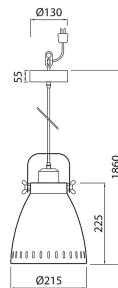

Sansa Ceiling

SANSA PENDANT E27 WH-SI

Pendant luminaire

The design of Sansa luminaires complements Scandinavian interiors perfectly. Use the Sansa pendant light to illuminate your dining area, kitchen, bedroom, or workspace. The cord is elegantly colour-matched with the light, matte-finished metal shade and ceiling cup. Easy to install yourself – supplied with a lamp plug and quick-release ceiling cup. E27-base bulb sold separately.

SANSA Ceiling luminaire 40W No dim; IP20; Protection cl. II; LED exchangeable; Housing Other; Colour wh

SANSA PENDANT E27 WH-SI

PRODUCT CODE	CODE	KG	PRODUCT FAMILY
4118754	A1SACG	1.02	Sansa Ceiling

Mounting	
Suitable for wall mounting	No
Suitable for suspended mounting	Yes
Suitable for ceiling mounting	Yes
Suitable for recessed mounting	No
Suitable for surface mounting	Yes
Suitable for light line configuration	No
Fit for workplace acc. EN 12464-1	No
Degree of protection (IP)	IP20
Luminaire with limited surface temperature, class "D" in acc. with EN 60598-2-24	No
Suitable for emergency lighting	No
Luminaire may be covered with thermally insulating material	No

Photometric data	
Light outlet	Direct
Colour temperature switchable	No
Lumen setting adjustable	No
Beam angle adjustable	No

Lifetime and capacity

Measurements	
Width (mm)	215
Height/depth (mm)	225
Length (mm)	215
Outer diameter (mm)	215