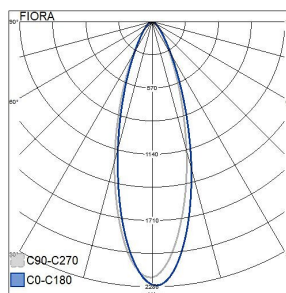

Fiora

IP20 E27 9,5W/835 30D WH

Plant luminaire

Give your house plants some extra light in the dark of winter or whenever they cannot get enough sunlight from the windows. Freely place the Fiora grow lamp to the ceiling of the room. Mounting is easy: plug the Europlug cord to an outlet and hang the lamp in the ceiling above the plants. The 3,500 Kelvin light of the LED is a pleasant hue of white and the lamp's high gloss reflector disperses the light evenly. The irradiance of this Airam LED lamp is specifically fine-tuned to the frequencies that plants require.

Fiora Botanical luminaire 9,5W 3500K 800lm No dim; IP20; Protection cl. II; L70B50 15000h; LED exchangeable; Airam Plant lamp 4711773 E27 1400cd 40D included; CRI>80; Housing Plastic; Colour wh

IP20 E27 9,5W/835 30D WH			
PRODUCT CODE	CODE	KG	PRODUCT FAMILY
4118787	A1HEAB	0.645	Fiora

Photometric data	
Light distributor	Reflector
Light sharing	Symmetric
Light outlet	Direct
Direct-/indirect proportion separately controllabl	No
Effective luminous flux (lm)	800
Colour of light (alphanumeric)	White
Colour temperature (min) (K)	3500
Colour temperature (max) (K)	3500
Colour rendering index CRI	80-89
Colour temperature switchable	No
Lumen setting adjustable	No
Beam angle adjustable	No

Lifetime and capacity	
Rated life time L70/B50 at 25 °C (h)	15000

Measurements	
Width (mm)	140
Height/depth (mm)	175
Length (mm)	140
Diameter (mm)	140

Electrotechnical data	
Voltage type	AC
Nominal voltage (min) (V)	220
Nominal voltage (max) (V)	240
Type of control gear	Not required
Protection class according to IEC 61140	II
Suitable for lamp power (min) (W)	1
Suitable for lamp power (max) (W)	9.5
Maximum system power (W)	9.5
Luminaire efficacy (lm/W)	84