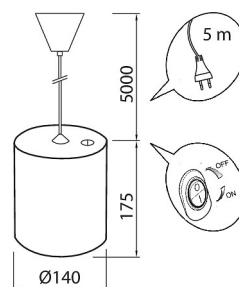

Fiora

IP20 E27 9,5W/835 30D WH

Plant luminaire

Give your house plants some extra light in the dark of winter or whenever they cannot get enough sunlight from the windows. Freely place the Fiora grow lamp to the ceiling of the room. Mounting is easy: plug the Europlug cord to an outlet and hang the lamp in the ceiling above the plants. The 3,500 Kelvin light of the LED is a pleasant hue of white and the lamp's high gloss reflector disperses the light evenly. The irradiance of this Airam LED lamp is specifically fine-tuned to the frequencies that plants require.

Fiora Botanical luminaire 9,5W 3500K 800lm No dim; IP20; Protection cl. II; L70B50 15000h; LED exchangeable; Airam Plant lamp 4711773 E27 1400cd 40D included; CRI>80; Housing Plastic; Colour wh

IP20 E27 9,5W/835 30D WH			
PRODUCT CODE	CODE	KG	PRODUCT FAMILY
4118787	A1HEAB	0.645	Fiora