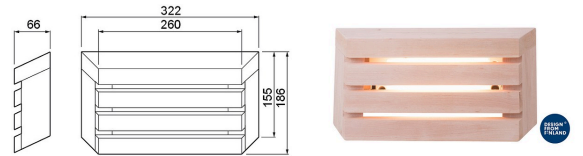

## Saunaled H

Saunaled H 320 8W/827 PCO TRL

Sauna luminaire

### Description of product family

Saunaled H (horizontal) is a stylish sauna luminaire with a fixed AC LED. The wooden shade is manufactured in Finland from high-quality domestic alder. The luminaire is dimmable, allowing the light output to be adjusted to suit different situations. The dust- and water-resistant luminaire can be surface-mounted or recessed into a wall. We recommend treating the wooden parts with a wood protection agent before use. The wood can also be stained individually to match the sauna interior. The product carries the Design from Finland label.

### Technical details

Horizontal Saunaled H with fixed, dimmable AC LED, 8 W 500 lm, 2700 K. IP65. Operating temperature 5 ... 60 °C. Wooden shade made of domestic alder, which can be treated and stained if desired. The product carries the Design from Finland label.