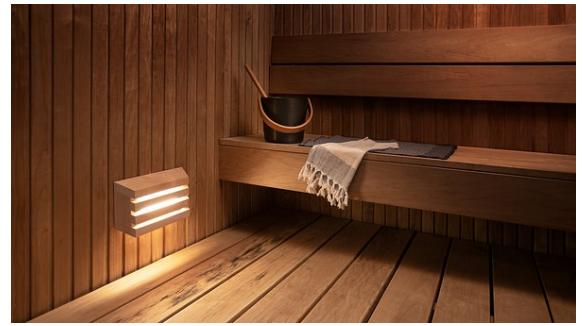

## Saunaled H

Saunaled H 320 8W/827 PCO TRL

Sauna luminaire

### Description of product family

Saunaled H (horizontal) is a stylish sauna luminaire with a fixed AC LED. The wooden shade is manufactured in Finland from high-quality domestic alder. The luminaire is dimmable, allowing the light output to be adjusted to suit different situations. The dust- and water-resistant luminaire can be surface-mounted or recessed into a wall. We recommend treating the wooden parts with a wood protection agent before use. The wood can also be stained individually to match the sauna interior. The product carries the Design from Finland label.

### Technical details

Horizontal Saunaled H with fixed, dimmable AC LED, 8 W 500 lm, 2700 K. IP65. Operating temperature 5 ... 60 °C. Wooden shade made of domestic alder, which can be treated and stained if desired. The product carries the Design from Finland label.