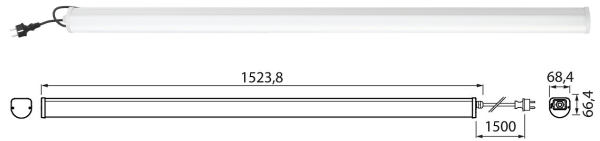

TUBE II

TUBE II 1500 IP65 35W/840 3500LM

General Luminaire

A versatile LED general luminaire for lighting dry and damp indoor areas of the home, such as storage rooms and garages. Also suitable as supplementary task lighting or for renovation projects. Tube II is dust-tight and water-resistant with an IP65 protection rating. The luminaire is supplied with a factory-fitted 1.5 m H05RB-F plug-in power cable. Excellent impact resistance, IK10. Available in three different lengths and power options. Fixed LED providing cool white light, 4000 K. Easy surface mounting on wall or ceiling using the supplied metal brackets. Tube II is not suitable for agricultural or industrial use.

TUBE II Ytmontage universalarmatur 35W 4000K
3500lm No dim; IP65; IK10; Protection cl. II; L70B50
35000h; LED not exchangeable; CRI>80; Ending;
3x1mm²; Housing Plastic; Colour wh; Cover Plastic,
opal

TUBE II 1500 IP65 35W/840 3500LM

PRODUCT CODE	CODE	KG	PRODUCT FAMILY
4126234	A1TUBC	1.2	TUBE II

Mounting	
Suitable for wall mounting	Yes
Suitable for suspended mounting	No
Suitable for ceiling mounting	Yes
Suitable for recessed mounting	No
Suitable for surface mounting	Yes
Suitable for light line configuration	No
Fit for workplace acc. EN 12464-1	No
Degree of protection (IP)	IP65
Impact strength	IK10
Luminaire with limited surface temperature, class "D" in acc. with EN 60598-2-24	No
Suitable for emergency lighting	No
Luminaire may be covered with thermally insulating material	No
Type of wiring	Ending
Number of poles	3
Conductor cross section (mm ²)	1
Connection type	Plug

Structure	
Lamp type	LED not exchangeable
Light source included	Yes
Suitable for number of lamps	1
Lamp holder	Other
Housing material	Plastic
Housing surface protection	Plastic-coated
Housing colour	White
Cover material	Plastic, opal
Control gear included	Yes
Energy efficiency class of light source according to EU regulation 2019/2015	F
Emergency power supply integrated	No