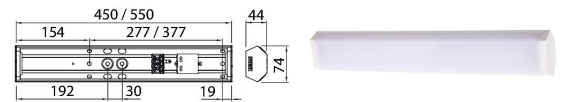

Handy

Handy 450 IP21 5W 830/840 WH

Intermediate space luminaire

Description of product family

The popular Airam Handy task lighting series is designed for general lighting above kitchen worktops and utility room surfaces. Before installation, the colour temperature is selected — 3000 K or 4000 K. Handy fixtures come in four lengths and wattages. They can be surface-mounted either straight or at a 45° angle. The series also includes models with a double grounded socket and an on/off switch that allows the sockets to be controlled directly from the luminaire.

Technical details

Handy 450 task light for general illumination above kitchen counters or utility room worktops. Select the colour temperature — warm white (3000 K) or cool white (4000 K) — before installation; the selector is located inside the luminaire. Led 5 W 500 lm, luminaire length 450 mm. Surface-mounted, through-wired and suitable for chain installation 3 x 2.5 mm². Indoor use, IP21.