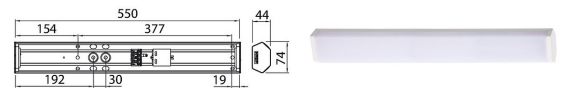

## Handy

Handy 550 IP21 8W 830/840 WH

Intermediate space luminaire

### Description of product family

The popular Airam Handy task lighting series is designed for general lighting above kitchen worktops and utility room surfaces. Before installation, the colour temperature is selected — 3000 K or 4000 K. Handy fixtures come in four lengths and wattages. They can be surface-mounted either straight or at a 45° angle. The series also includes models with a double grounded socket and an on/off switch that allows the sockets to be controlled directly from the luminaire.

### Technical details

Handy 550 task light for general illumination above kitchen counters or utility room worktops. Select the colour temperature — warm white (3000 K) or cool white (4000 K) — before installation; the selector is located inside the luminaire. Led 8 W 800 lm, luminaire length 550 mm. Surface-mounted, through-wired and suitable for chain installation 3 x 2.5 mm<sup>2</sup>. Indoor use, IP21.