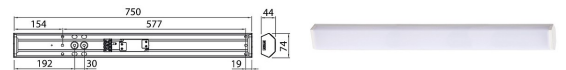

## Handy

Handy 750 IP21 11W 830/840 WH

Intermediate space luminaire

### Description of product family

The popular Airam Handy task lighting series is designed for general lighting above kitchen worktops and utility room surfaces. Before installation, the colour temperature is selected — 3000 K or 4000 K. Handy fixtures come in four lengths and wattages. They can be surface-mounted either straight or at a 45° angle. The series also includes models with a double grounded socket and an on/off switch that allows the sockets to be controlled directly from the luminaire.

### Technical details

Handy 750 task light for general illumination above kitchen counters or utility room worktops. Select the colour temperature — warm white (3000 K) or cool white (4000 K) — before installation; the selector is located inside the luminaire. Led 11 W 1200 lm, luminaire length 750 mm. Surface-mounted, through-wired and suitable for chain installation 3 x 2.5 mm<sup>2</sup>. Indoor use, IP21.