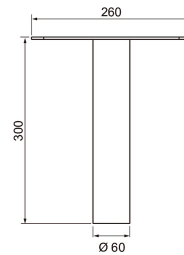

Ground support MTS-2N

PRODUCT CODE	CODE	KG	PRODUCT FAMILY
4146704	A1MTSA	1.735	MAATUKISOVITE