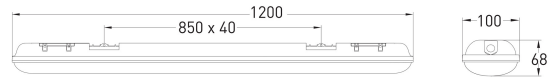

Faro X Surface mounted luminaire 48W 4000K 5800lm  
No dim; IP65; Protection cl. I; L70B50 40000h; LED not exchangeable; CRI>80; SDCM6; Suitable for through wiring; 3x1.5mm<sup>2</sup>; Housing Plastic; Colour gr; Cover Plastic, opal