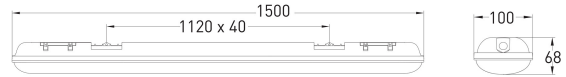

Faro X Surface mounted luminaire 56W 4000K 6600lm  
No dim; IP65; Protection cl. I; L70B50 40000h; LED not exchangeable; CRI>80; SDCM6; Suitable for through wiring; 3x1.5mm<sup>2</sup>; Housing Plastic; Colour gr; Cover Plastic, opal