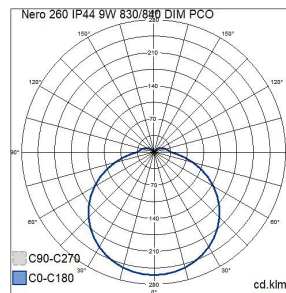

Reine Sensor

IP44 LED 9W/830 1200lm ANT

Reine Sensor Outdoors wall luminaire 9W 3000K 1200lm No dim; IP44; SL I; L70B50 30000h; LED not exchangeable; CRI>80; Ending; 3x2.5mm²; Housing al; Colour ant; Cover Plastic, opal; With light sensor; Letter and number stickers (A-J / 0-9) incl.

IP44 LED 9W/830 1200lm ANT

PRODUCT CODE	CODE	KG	PRODUCT FAMILY
4146709	A7GAMJ	0.65	Reine Sensor

Mounting	
Suitable for wall mounting	Yes
Suitable for suspended mounting	No
Suitable for ceiling mounting	No
Suitable for recessed mounting	No
Suitable for surface mounting	Yes
Suitable for light line configuration	No
Fit for workplace acc. EN 12464-1	No
Degree of protection (IP)	IP44
Luminaire with limited surface temperature, class "D" in acc. with EN 60598-2-24	No
Suitable for emergency lighting	No
Type of wiring	Ending
Number of poles	3
Conductor cross section (mm ²)	2.5
Connection type	Screwed terminal

Photometric data	
Light sharing	Symmetric
Light outlet	Direct
Colour of light (alphanumeric)	White
Effective luminous flux (lm)	1200
Colour temperature (min) (K)	3000
Colour temperature (max) (K)	3000
Colour rendering index CRI	80-89
Colour temperature switchable	No
Lumen setting adjustable	No
Beam angle adjustable	No

Lifetime and capacity	
Rated life time L70/B50 at 25 °C (h)	30000
Rated ambient temperature acc. IEC62722-2-1 (min) (°C)	-20
Rated ambient temperature acc. IEC62722-2-1 (max) (°C)	35

Measurements	
Width (mm)	161
Height/depth (mm)	211
Length (mm)	59