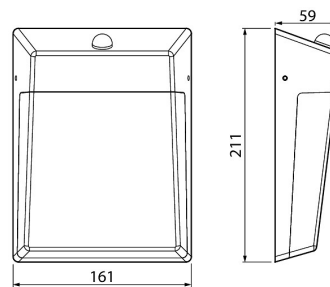

Reine Sensor

IP44 LED 9W/830 1200lm ANT

Reine Sensor Outdoors wall luminaire 9W 3000K 1200lm No dim; IP44; SL I; L70B50 30000h; LED not exchangeable; CRI>80; Ending; 3x2.5mm²; Housing al; Colour ant; Cover Plastic, opal; With light sensor; Letter and number stickers (A-J / 0-9) incl.

IP44 LED 9W/830 1200lm ANT

PRODUCT CODE	CODE	KG	PRODUCT FAMILY
4146709	A7GAMJ	0.65	Reine Sensor

Mounting	
Suitable for wall mounting	Yes
Suitable for suspended mounting	No
Suitable for ceiling mounting	No
Suitable for recessed mounting	No
Suitable for surface mounting	Yes
Suitable for light line configuration	No
Fit for workplace acc. EN 12464-1	No
Degree of protection (IP)	IP44
Luminaire with limited surface temperature, class "D" in acc. with EN 60598-2-24	No
Suitable for emergency lighting	No
Type of wiring	Ending
Number of poles	3
Conductor cross section (mm ²)	2.5
Connection type	Screwed terminal