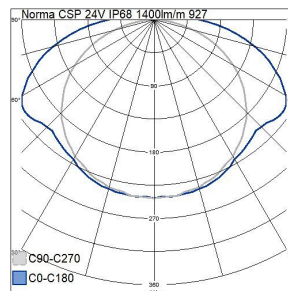

Norma CSP 24V LED-light rail 72W 14.4W/m wh 2700K IP68; Protection cl. III; L70B50 50000h; LED not exchangeable; CRI>90; Ending; 2x0.3mm<sup>2</sup>

24V IP68 1400lm/m 927 5m			
PRODUCT CODE	CODE	KG	PRODUCT FAMILY
4146925	A1C0BI	0.57	Norma CSP 24V

24V IP68 1400lm/m 927 5m

EC002706

Mounting	
Degree of protection (IP)	IP68
Mounting method	Surface mounting
Connection type	Solder
Lowest bending radius (mm)	20
Number of poles	2
Conductor cross section (mm <sup>2</sup> )	0.3
Type of wiring	Ending

Structure	
With protective cover	Yes
Lamp type	LED not exchangeable
Self-adhesive	Yes
Number of LEDs per metre	480
Length of particular segments (mm)	50
Model	Tape
With connection set	No
With end piece	Yes
Number of nodes per foot	146
Exchangeable control gear	Yes
Energy efficiency class of light source according to EU regulation 2019/2015	G

Measurements	
Length (mm)	5000
Height/depth (mm)	2
Width (mm)	8

Electrotechnical data	
Voltage type	DC
Type of control gear	LED operating device voltage-controlled
Protection class according to IEC 61140	III
Lamp voltage (min) (V)	24
Lamp power per meter (W)	14.4
Maximum system power (W)	72
Lamp voltage (max) (V)	24
Lamp power per foot (W)	4.39
Luminaire efficacy (lm/W)	100