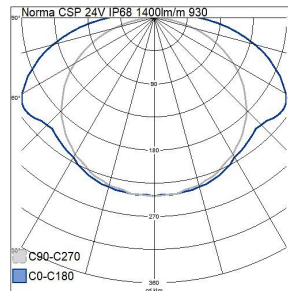

Norma CSP 24V

24V IP68 1400lm/m 930 5m

The high-quality Norma CSP led strip is an excellent lighting solution for spaces that require uniform and indirect lighting. CSP LEDs do not have point-like light, but give a completely flat, clean and uniform line of light. Thanks to the even light, the LED strip is also suitable for locations where the strip and profile are directly visible. The Norma strip has IP68, so it can also be installed in damp rooms. The series has excellent colour rendering and three colour temperature options. The strip is to be installed in an aluminum profile. A separate dimmer unit offers two control options: push button (Push dim) and Dali dimming control. By special request, the luminaire is available with the Casambi control system, cut to measure and installed inside a profile, when necessary. Easy-to-install connectors are available as accessories.

Norma CSP 24V LED-light rail 72W 14.4W/m wh 3000K IP68; Protection cl. III; L70B50 50000h; LED not exchangeable; CRI>90; Ending; 2x0.3mm²

24V IP68 1400lm/m 930 5m			
PRODUCT CODE	CODE	KG	PRODUCT FAMILY
4146926	A1COBJ	0.57	Norma CSP 24V

Structure	
With protective cover	Yes
Lamp type	LED not exchangeable
Self-adhesive	Yes
Number of LEDs per metre	480
Length of particular segments (mm)	50
Model	Tape
With connection set	No
With end piece	Yes
Number of nodes per foot	146
Exchangeable control gear	Yes
Energy efficiency class of light source according to EU regulation 2019/2015	G

Measurements	
Length (mm)	5000
Height/depth (mm)	2
Width (mm)	8

Electrotechnical data	
Voltage type	DC
Type of control gear	LED operating device voltage-controlled
Protection class according to IEC 61140	III
Lamp voltage (min) (V)	24
Lamp power per meter (W)	14.4
Maximum system power (W)	72
Lamp voltage (max) (V)	24
Lamp power per foot (W)	4.39
Luminaire efficacy (lm/W)	100