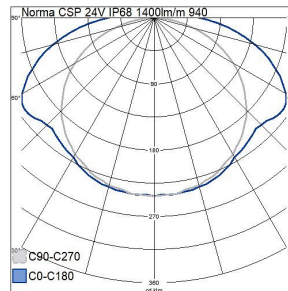

Norma CSP 24V LED-light rail 72W 14.4W/m wh 4000K IP68; Protection cl. III; L70B50 50000h; LED not exchangeable; CRI>90; Ending; 2x0.3mm²

| 24V IP68 1400lm/m 940 5m | | | |
|--------------------------|--------|------|----------------|
| PRODUCT CODE | CODE | KG | PRODUCT FAMILY |
| 4146927 | A1COBK | 0.57 | Norma CSP 24V |

24V IP68 1400lm/m 940 5m

EC002706

| Mounting | |
|--|------------------|
| Degree of protection (IP) | IP68 |
| Mounting method | Surface mounting |
| Connection type | Solder |
| Lowest bending radius (mm) | 20 |
| Number of poles | 2 |
| Conductor cross section (mm ²) | 0.3 |
| Type of wiring | Ending |

| Photometric data | |
|--------------------------------|--------|
| Luminous flux per meter (lm) | 1400 |
| Colour temperature (min) (K) | 4000 |
| Colour rendering index CRI | 90-100 |
| Colour of light (alphanumeric) | White |
| Radiation angle (°) | 150 |
| Colour temperature (max) (K) | 4000 |
| Colour temperature switchable | No |
| Lumen setting adjustable | No |
| Beam angle adjustable | No |

| Measurements | |
|-------------------|------|
| Length (mm) | 5000 |
| Height/depth (mm) | 2 |
| Width (mm) | 8 |

| Electrotechnical data | |
|---|---|
| Voltage type | DC |
| Type of control gear | LED operating device voltage-controlled |
| Protection class according to IEC 61140 | III |
| Lamp voltage (min) (V) | 24 |
| Lamp power per meter (W) | 14.4 |
| Maximum system power (W) | 72 |
| Lamp voltage (max) (V) | 24 |
| Lamp power per foot (W) | 4.39 |
| Luminaire efficacy (lm/W) | 100 |