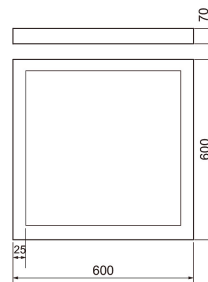

Plano ja Plata

Frame WH RAL 9016

Mounting frame for Plano, Plano Pro and Plata luminaires, white.

Frame WH RAL 9016

PRODUCT CODE	CODE	KG	PRODUCT FAMILY
4146973	A2PLKH	2.5	Plano ja Plata

Frame WH RAL 9016
EC002557

Mounting

Structure

Type of accessory/spare part	Installation frame
Accessory	Yes
Spare part	No
Transparent	No
Colour	White
Material	Stainless steel

Dimming and control

Photometric data

Lifetime and capacity

Measurements

Length (mm)	600
Width (mm)	600
Height (mm)	70

Electrotechnical data