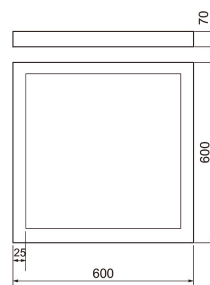

Plano ja Plata

Frame WH RAL 9016

Mounting frame for Plano, Plano Pro and Plata luminaires, white.

Frame WH RAL 9016

PRODUCT CODE	CODE	KG	PRODUCT FAMILY
4146973	A2PLKH	2.5	Plano ja Plata

Frame WH RAL 9016
EC002557

Mounting

Structure

Type of accessory/spare part	Installation frame
Accessory	Yes
Spare part	No
Transparent	No
Colour	White
Material	Stainless steel

Dimming and control

Photometric data

Lifetime and capacity

Measurements

Length (mm)	600
Width (mm)	600
Height (mm)	70

Electrotechnical data