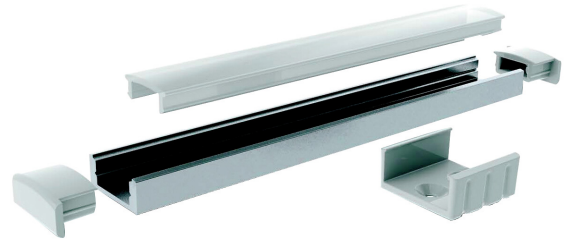

## Profile 1m AL PCO 7

Slimline 7 is a clean-lined aluminium profile with a low structure for LED strips with a maximum width of 12 mm. Surface mounting on a ceiling, on a wall, or beneath worktops. Brackets and end pieces with or without a wire opening are available as accessories. An extension piece is also available for easier installation. Read more about the other Slimline products.