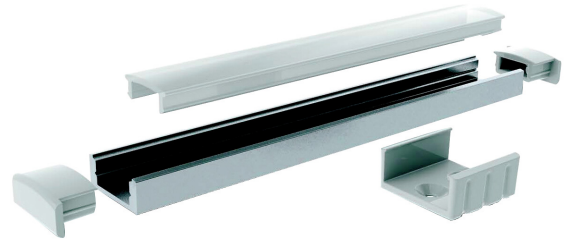

Slimline 7

Profile 1m AL PCO 7

Slimline 7 is a clean-lined aluminium profile with a low structure for LED strips with a maximum width of 12 mm. Surface mounting on a ceiling, on a wall, or beneath worktops. Brackets and end pieces with or without a wire opening are available as accessories. An extension piece is also available for easier installation. Read more about the other Slimline products.

Profile 1m AL PCO 7

PRODUCT CODE	CODE	KG	PRODUCT FAMILY
4209001	L2ALAB	0.16	Slimline 7

Profile 1m AL PCO 7
EC002707

Mounting

Structure

Type of accessory/spare part	Profile
Accessory	Yes
Spare part	No

Dimming and control