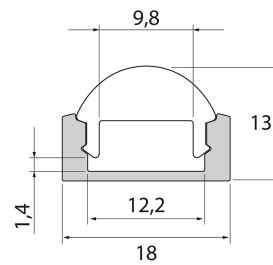

Slimline 7

Profile 1m 30D AL ACC

Slimline 7 Optical is an aluminium profile equipped with an optical 30° or 60° diffuser for LED strips with a maximum width of 12 mm. Ideal for applications where light needs to be targeted or restricted to achieve a sophisticated appearance. Surface mounting on a ceiling or wall. Brackets and end pieces with or without a wire opening are available as accessories. An extension piece is also available for easier installation. Read more about the other Slimline products.

Profile 1m 30D AL ACC

PRODUCT CODE	CODE	KG	PRODUCT FAMILY
4209002	L2ALAC	0.16	Slimline 7

Profile 1m 30D AL ACC
EC002707

Mounting

Structure

Type of accessory/spare part	Profile
Accessory	Yes
Spare part	No

Dimming and control