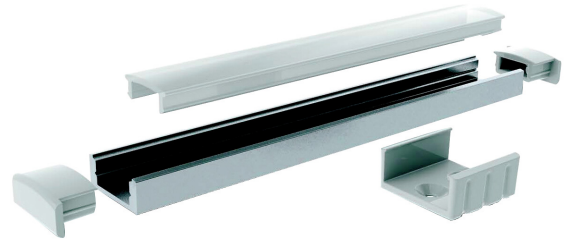

## Profile 2m AL PCO 7

Slimline 7 is a clean-lined aluminium profile with a low structure for LED strips with a maximum width of 12 mm. Surface mounting on a ceiling, on a wall, or beneath worktops. Brackets and end pieces with or without a wire opening are available as accessories. An extension piece is also available for easier installation. Read more about the other Slimline products.