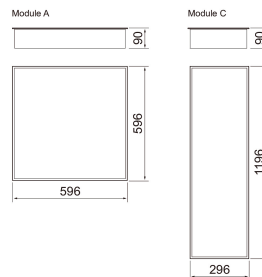

## Flush mounting frame 600x600

Ceiling mounting frame for 60x60 modular luminaires.  
Suitable for, among others, plasterboard ceilings.  
Maximum ceiling material thickness 25mm.

Flush mounting frame 600x600			
PRODUCT CODE	CODE	KG	PRODUCT FAMILY
4297811	D2MAXA	0.5	

## Flush mounting frame 600x600

EC002557

### Measurements

Length (mm)	635
Width (mm)	635
Height (mm)	85.5