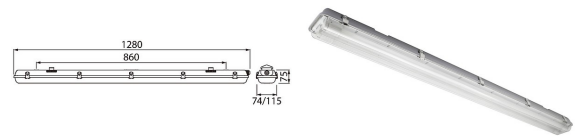

Generic

Generic IP65 2X17,5W/840 PCC GR

General Luminaire

Description of product family

Generic is a dust-tight and water-resistant IP65-rated general luminaire with replaceable light sources. The luminaire is suitable for indoor use in both dry and damp areas of the home, such as garages and storage rooms. It is easy to install on a wall or ceiling using the supplied metal mounting brackets. The luminaire can also be suspended using wire. It is suitable for through-wiring. The even and efficient LED light switches on instantly. Supplied with high-performance T8 LED tubes with a colour temperature of 4000 K. Available in three lengths, each with two output options. The housing is made of durable ABS plastic.

Airam LED tubes feature a wide label at one end to ensure correct installation orientation. Install the LED tube so that the end marked with the wide label and symbols is placed in the lampholder connected to the power supply.

Technical details

A dust and waterproof general-purpose light for garages, for example, with an IP65 enclosure rating. Easy installation: suspended or mounted onto the ceiling or a wall. Multiple lights can be chained together. Includes a replaceable LED tube; T8 G31 2 x 17.5 W 1 800 lm 4000 K. Light fixture length 1 280 mm. Durable ABS plastic housing in gray. Transparent plastic cover.