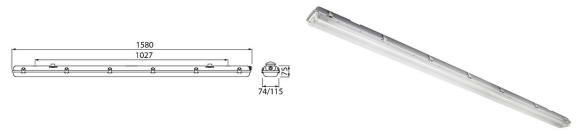

Generic

Generic IP65 2X22W/840 PCC GR

General Luminaire

Description of product family

Generic is a dust-tight and water-resistant IP65-rated general luminaire with replaceable light sources. The luminaire is suitable for indoor use in both dry and damp areas of the home, such as garages and storage rooms. It is easy to install on a wall or ceiling using the supplied metal mounting brackets. The luminaire can also be suspended using wire. It is suitable for through-wiring. The even and efficient LED light switches on instantly. Supplied with high-performance T8 LED tubes with a colour temperature of 4000 K. Available in three lengths, each with two output options. The housing is made of durable ABS plastic.

Airam LED tubes feature a wide label at one end to ensure correct installation orientation. Install the LED tube so that the end marked with the wide label and symbols is placed in the lampholder connected to the power supply.

Technical details

A dust and waterproof general-purpose light for garages, for example, with an IP65 enclosure rating. Easy installation: suspended or mounted onto the ceiling or a wall. Multiple lights can be chained together. Includes a replaceable LED tube; T8 G31 2 x 22 W 2400 lm 4000 K. Light fixture length 1 580 mm. Durable ABS plastic housing in gray. Transparent plastic cover.