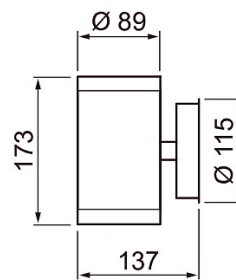

Alppila Double XL Outdoors wall luminaire No dim; IP44; IK03; Protection cl. I; LED exchangeable; Ending; 3x2.5mm²; Housing st; Colour wh; Cover Glass transparent

IP44 2XGU10 GLC WH XL			
PRODUCT CODE	CODE	KG	PRODUCT FAMILY
4508465	A5DAAA	0.804	Alppila Double XL

Mounting	
Suitable for wall mounting	Yes
Suitable for suspended mounting	No
Suitable for ceiling mounting	No
Suitable for recessed mounting	No
Suitable for surface mounting	Yes
Suitable for light line configuration	No
Suitable for clamp-mounting	No
Fit for workplace acc. EN 12464-1	No
Degree of protection (IP)	IP44
Degree of protection (IP), rear side	IP44
Degree of protection (IP), front side	IP44
Impact strength	IK03
Luminaire with limited surface temperature, class "D" in acc. with EN 60598-2-24	No
Suitable for emergency lighting	No
Type of wiring	Ending
Number of poles	3
Conductor cross section (mm ²)	2.5
Connection type	Screwed terminal
Structure	
With mounting material	Yes
Lamp type	LED exchangeable
Light source included	No
Suitable for number of lamps	2
Lamp holder	GU10
Housing material	Stainless steel
Housing surface protection	Powder coating
Housing colour	White
Cover material	Glass transparent
Type of grid	None
Control gear included	No
Exchangeable control gear	No
Energy efficiency class of light source according to EU regulation 2019/2015	Not required
Emergency power supply integrated	No
With switch	No
With air slots	No
Filament test according to IEC 60695-2-11	650 °C - 30 s