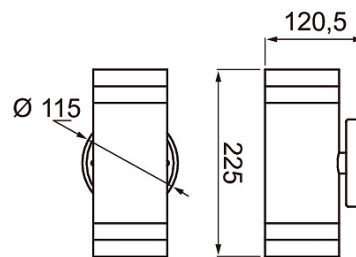

Alppila XL-W Outdoors wall luminaire No dim; IP44; IK03; Protection cl. I; LED exchangeable; Ending; 3x2.5mm<sup>2</sup>; Housing st; Colour wh; Cover Glass transparent

IP44 2XGU10 GLC WH XL-W			
PRODUCT CODE	CODE	KG	PRODUCT FAMILY
4510238	A5ABXL	0.73	Alppila Double XL-W

Mounting	
Suitable for wall mounting	Yes
Suitable for suspended mounting	No
Suitable for ceiling mounting	No
Suitable for recessed mounting	No
Suitable for surface mounting	Yes
Suitable for light line configuration	No
Suitable for clamp-mounting	No
Fit for workplace acc. EN 12464-1	No
Degree of protection (IP)	IP44
Degree of protection (IP), rear side	IP44
Degree of protection (IP), front side	IP44
Impact strength	IK03
Luminaire with limited surface temperature, class "D" in acc. with EN 60598-2-24	No
Suitable for emergency lighting	No
Type of wiring	Ending
Number of poles	3
Conductor cross section (mm <sup>2</sup> )	2.5
Connection type	Screwed terminal
Structure	
With mounting material	Yes
Lamp type	LED exchangeable
Light source included	No
Suitable for number of lamps	2
Lamp holder	GU10
Housing material	Stainless steel
Housing surface protection	Powder coating
Housing colour	White
Cover material	Glass transparent
Type of grid	None
Control gear included	No
Exchangeable control gear	No
Energy efficiency class of light source according to EU regulation 2019/2015	Not required
Emergency power supply integrated	No
With switch	No
With air slots	No
Filament test according to IEC 60695-2-11	650 °C - 30 s