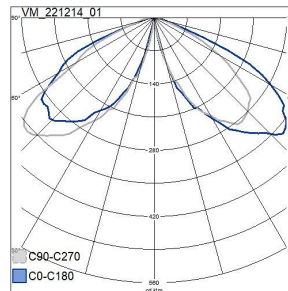

Atlas

Anti-glare shield GR

Atlas anti-glare shield, grey.

Anti-glare shield GR

PRODUCT CODE	CODE	KG	PRODUCT FAMILY
4546503	A5ATLB	0.15	Atlas