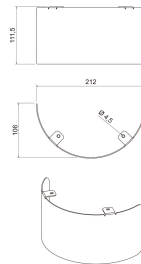

Atlas

Anti-glare shield GR

Atlas anti-glare shield, grey.

Anti-glare shield GR

PRODUCT CODE	CODE	KG	PRODUCT FAMILY
4546503	A5ATLB	0.15	Atlas