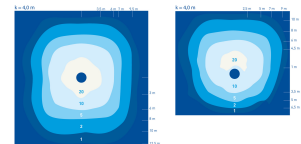

Atlas

Anti-glare shield GR

Atlas anti-glare shield, grey.

Anti-glare shield GR

PRODUCT CODE	CODE	KG	PRODUCT FAMILY
4546503	A5ATLB	0.15	Atlas