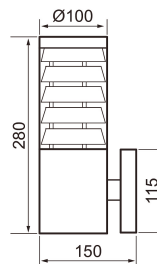

IP44 E27 PCC RST

PRODUCT CODE	CODE	KG	PRODUCT FAMILY
4546530	A5PARA	0.94	Park