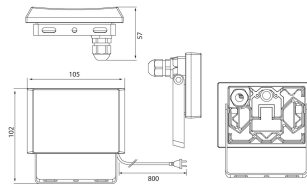

IP44 10W/840 800lm BK

PRODUCT CODE	CODE	KG	PRODUCT FAMILY
4547200	A5AIRA	0.3	Airflood