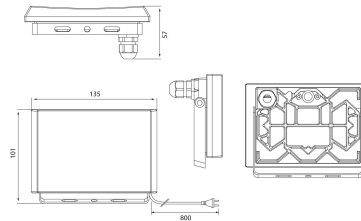

Airflood Floodlight 20W 4000K 1600lm Beam angle Extreme wide beam >80°; No dim; IP44; IK08; Protection cl. I; L70B50 25000h; LED not exchangeable; CRI>80; Ending; 3x1mm²; Housing al; Colour bk; Cover Plastic, opal