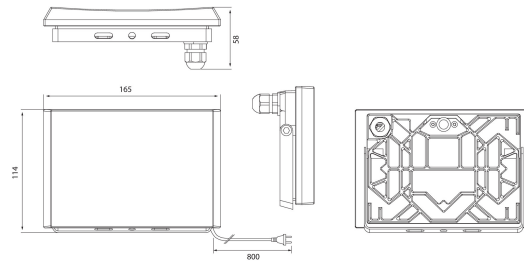

Airflood Floodlight 30W 4000K 2400lm Beam angle Extreme wide beam >80°; No dim; IP44; IK08; Protection cl. I; L70B50 25000h; LED not exchangeable; CRI>80; Ending; 3x1mm²; Housing al; Colour bk; Cover Plastic, opal