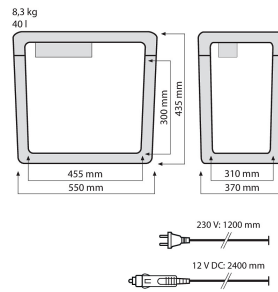

40L COOLER

40L COOLER			
PRODUCT CODE	CODE	KG	PRODUCT FAMILY
9300065		8.4