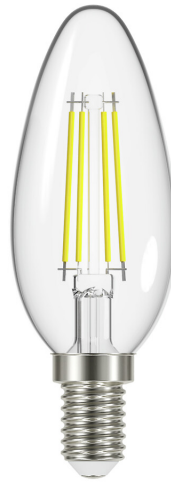

Airam Led

3.8W 15000h BX

Cool white colour temperature

The Otso range for general use features a cool white light (4000 K) that enhances alertness and work efficiency. The lamps are suitable for versatile lighting throughout the home, from hallways to living rooms. The range includes several different bulb shapes and base types. The technical specifications are clearly marked on the packaging.

Clear candle filament LED lamp 3.8W 4000K E14
470lm 15000h 35x98mm, cardboard packing. Supply
frequency ~50/60Hz.

3.8W 15000h BX

PRODUCT CODE	CODE	KG	PRODUCT FAMILY
9410742	A7GAJX	0.015	Airam Led

3.8W 15000h BX
EC001959

Lifetime and capacity

Measurements

Diameter (mm)	35
Length (mm)	98

Electrotechnical data

Nominal voltage (min) (V)	220
Nominal voltage (max) (V)	240
Nominal current (min) (mA)	36
Nominal current (max) (mA)	36
Power factor	0.4
Lamp power (min) (W)	3.8
Lamp power (max) (W)	3.8
Voltage type	AC
Energy Efficiency Index (EEI)	0.09