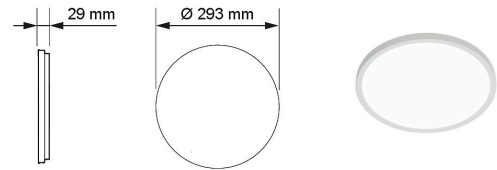

SmartHome Gabe Slim RGB

Smart Gabe Slim 18W/827-865 WH

Ceiling luminaire

Description of product family

SmartHome Gabe Slim is a ceiling luminaire that can be connected to the household's WiFi. Its features are controlled with the easy-to-use Airam Smarthome app. A stylish luminaire with a very low frame structure: it is only 29 mm high. Choose either impressive RGB colours or different hues of white light that can be adjusted steplessly (2700 K – 6500 K). Furthermore, the luminaire features a backlight that reflects indirect light into the room via the surface the luminaire is attached to. The backlight cannot be controlled separately. Dim the light and use the app's versatile timer options – you could, for example, set the luminaire to wake you up in the morning with a gentle glow. Available with a black or white edge.

Technical details

Ceiling luminaire that can be connected to the home's WiFi network. The luminaire's versatile features are controlled with the SmartHome app. Ø 293 mm, height 29 mm, white edge. Choose RGB colours or various hues of white 2700 K – 6500 K. Fixed 18 W LED, 1400 lm. The backlight reflects pleasant indirect light into the space. The backlight cannot be controlled separately For indoor use. IP20.