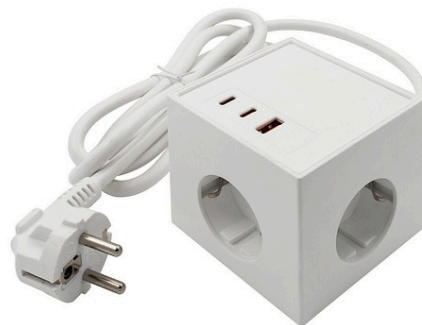

Box 3-socket + 3×USB extension lead

BOX 3-WAY+3USB EXT.CORD 1.4M WH

Cable 1.4 m

### Description of product family

A cube-shaped extension lead with Schuko outlets on three sides, allowing cables to run in different directions. On the top surface, three USB charging ports provide additional versatility. The Box extension lead is ideal for many home setups, including home office use – and it blends nicely into the interior décor! Available in black or white.

### Technical details

Box extension lead, white. 3 x Schuko sockets (AC). 1 x USB-A and 2 x USB-C charging ports. PD 20 W fast charging. Max. 3680 W, 230 V ~ 16 A. Output: TYPE-C1/C2: 5 V 3 A / 9 V 2.22 A / 12 V 1.67 A. USB-A: 5 V 3 A / 9 V 2.0 A / 12 V 1.5 A. TYPE-C1/C2 + USB-A: 5 V 3 A. Cable length 1.4 m. For indoor use, IP20.