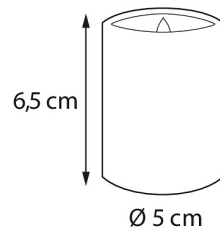

PRODUCT CODE	CODE	KG	PRODUCT FAMILY
9476174		0.073	

EC002761

Mounting

Suitable for outdoor use	No
Degree of protection (IP)	IP20

Structure

Lamp type	LED not exchangeable
Light source included	Yes
Colour	White

Dimming and control

Photometric data

Lifetime and capacity

Measurements

Height/depth (mm)	65
Diameter (mm)	50

Electrotechnical data