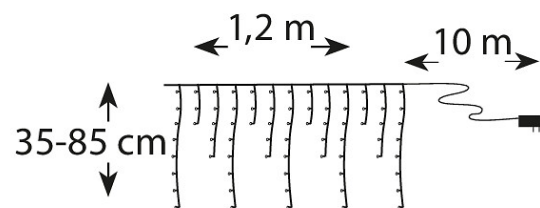

IP44

LED icicle light chains IP44

Make your windows, cornices, railings, etc. more impressive. Available in three different sizes. Comes with 10 cable ties for fastening. LED warm white, non-replaceable, connected with 8-10 LEDs in a series. Clear cord.

PRODUCT CODE	CODE	KG	PRODUCT FAMILY
9476630