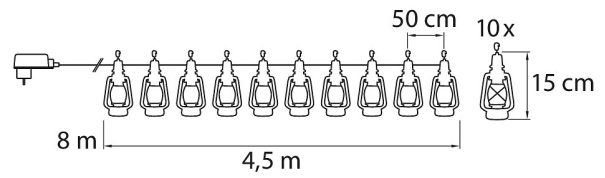

IP44

PRODUCT CODE	CODE	KG	PRODUCT FAMILY
9476729		0.44	

EC002761

Mounting

Degree of protection (IP)	IP44
---------------------------	------

Structure

Dimming and control

Photometric data

Lifetime and capacity

Measurements

Electrotechnical data